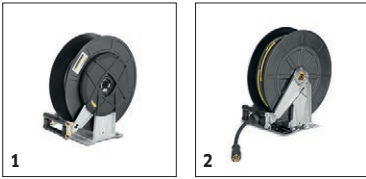

Available accessories. ▲ Extension hose.

ACCESSORIES FOR HDS 18/24 DE SS CAGE

1.110-599.0

		Order No.					Price	Description	
Rotary coupling									
Rotary coupling	1	4.401-091.0						Kärcher rotary coupling prevents twisting and kinking of high-pressure hoses for ease of use. Connector M 22 x 1.5 m. With grip protection.	<input type="checkbox"/>

Available accessories. ▲ Extension hose.

ACCESSORIES FOR HDS 18/24 DE SS CAGE

1.110-599.0

		Order No.	Length				Price	Description	
Automatic, self-winding hose reels									
Add-on kit hose reel plastics	1	6.392-975.0	20 m					Automatic hose reel for 20 m high-pressure hose. The console is made from powder-coated steel, the drum is made from plastic.	<input type="checkbox"/>
Add-on kit hose reel	2	6.392-965.0	20 m					Automatic hose reel for 20 m high-pressure hose. The console consists of stainless steel, the drum is made from plastic.	<input type="checkbox"/>

Available accessories. ▲ Extension hose.

ACCESSORIES FOR HDS 18/24 DE SS CAGE

1.110-599.0

KÄRCHER

		Order No.	Max. working pressure	Length		Price	Description	
Spray lance								
Lance 250 mm, non-rotatable	1	4.760-667.0		250 mm			250 mm stainless steel lance. With manual coupling. Non-rotatable.	<input type="checkbox"/>
Double lance								
Double lance 960 mm	2	6.394-665.0	310 bar	960 mm			960 mm double lance for variable pressure adjustment on handle at full water flow rate. Suitable for agricultural use (e.g. stable cleaning).	<input type="checkbox"/>