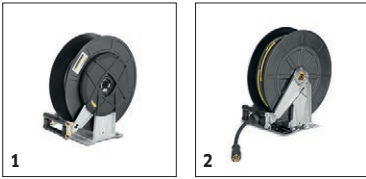

Available accessories. ▲ Extension hose.

ACCESSORIES FOR HDS 37/22 DE CAGE

1.110-602.0

		Order No.					Price	Description	
Rotary coupling									
Rotary coupling	1	4.401-091.0						Kärcher rotary coupling prevents twisting and kinking of high-pressure hoses for ease of use. Connector M 22 x 1.5 m. With grip protection.	<input type="checkbox"/>

Available accessories. Extension hose.

ACCESSORIES FOR HDS 37/22 DE CAGE

1.110-602.0

		Order No.	Length				Price	Description	
Automatic, self-winding hose reels									
Add-on kit hose reel plastics	1	6.392-975.0	20 m					Automatic hose reel for 20 m high-pressure hose. The console is made from powder-coated steel, the drum is made from plastic.	<input type="checkbox"/>
Add-on kit hose reel	2	6.392-965.0	20 m					Automatic hose reel for 20 m high-pressure hose. The console consists of stainless steel, the drum is made from plastic.	<input type="checkbox"/>

Available accessories. Extension hose.

ACCESSORIES FOR HDS 37/22 DE CAGE

1.110-602.0

		Order No.	Max. working pressure	Length		Price	Description	
Spray lance								
Lance 250 mm, non-rotatable	1	4.760-667.0		250 mm			250 mm stainless steel lance. With manual coupling. Non-rotatable.	<input type="checkbox"/>
Double lance								
Double lance 960 mm	2	6.394-665.0	310 bar	960 mm			960 mm double lance for variable pressure adjustment on handle at full water flow rate. Suitable for agricultural use (e.g. stable cleaning).	<input type="checkbox"/>