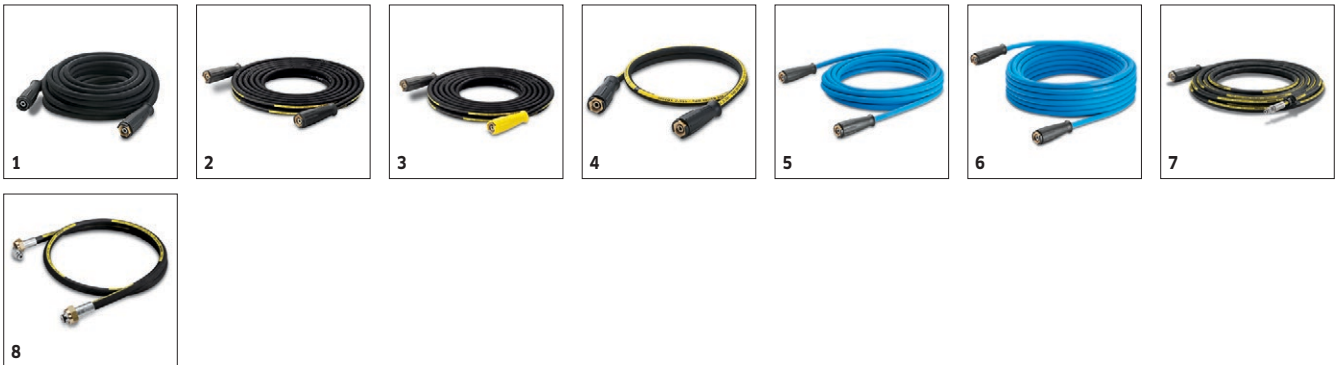

Equipment

Anti-twist system	-
Electric starter	-
Servo Control	-

ACCESSORIES FOR HDS 37/22 DE CAGE

1.110-602.0

KÄRCHER

	Order No.	ID	Max. working pressure	Length	Price	Description	
Standard with unions on both sides							
High-pressure hose packaged	1	6.391-342.0	ID 8	315 bar	10 m		▲
Longlife 400 with unions on both sides							
High-pressure hose packaged	2	6.391-354.0	ID 8	400 bar	10 m		▲
High-pressure hose Longlife 400, 15 m, ID 8, including rotary coupling	3	6.389-709.0	ID 8	400 bar	15 m	With rotary coupling, 2 x M 22 x 1.5	▲
High-pressure hose 1.5 m, ID 8, including connectors	4	6.390-178.0	ID 8	400 bar	1,5 m	1.5 m high-pressure hose (DN 8, M 22 x 1.5) with kink protection and connectors at both ends. For connecting to hose reels with appropriate connector (M 22 x 1.5).	□
Longlife food industry version with unions on both sides							
High pressure hose food ID 8 / 10 m	5	6.391-864.0	ID 8	400 bar	10 m	Longlife HP hose for use in the food industry. Außen-decke## animal-grease-resistant, non-colour-bleeding material. With rotary coupling, 2 x M 22 x 1,5	▲
High-pressure hose food industry 400 bar, 20 m, ID 8, including rotary coupling	6	6.391-887.0	ID 8	400 bar	20 m		▲
Longlife 400							
High-pressure hose packaged	7	6.391-351.0	ID 8	400 bar	10 m		□
Special hoses							
High-pressure hose 1.5 m, ID 8, including connectors, outlet bend	8	6.388-886.0	ID 8	400 bar	1,5 m		□